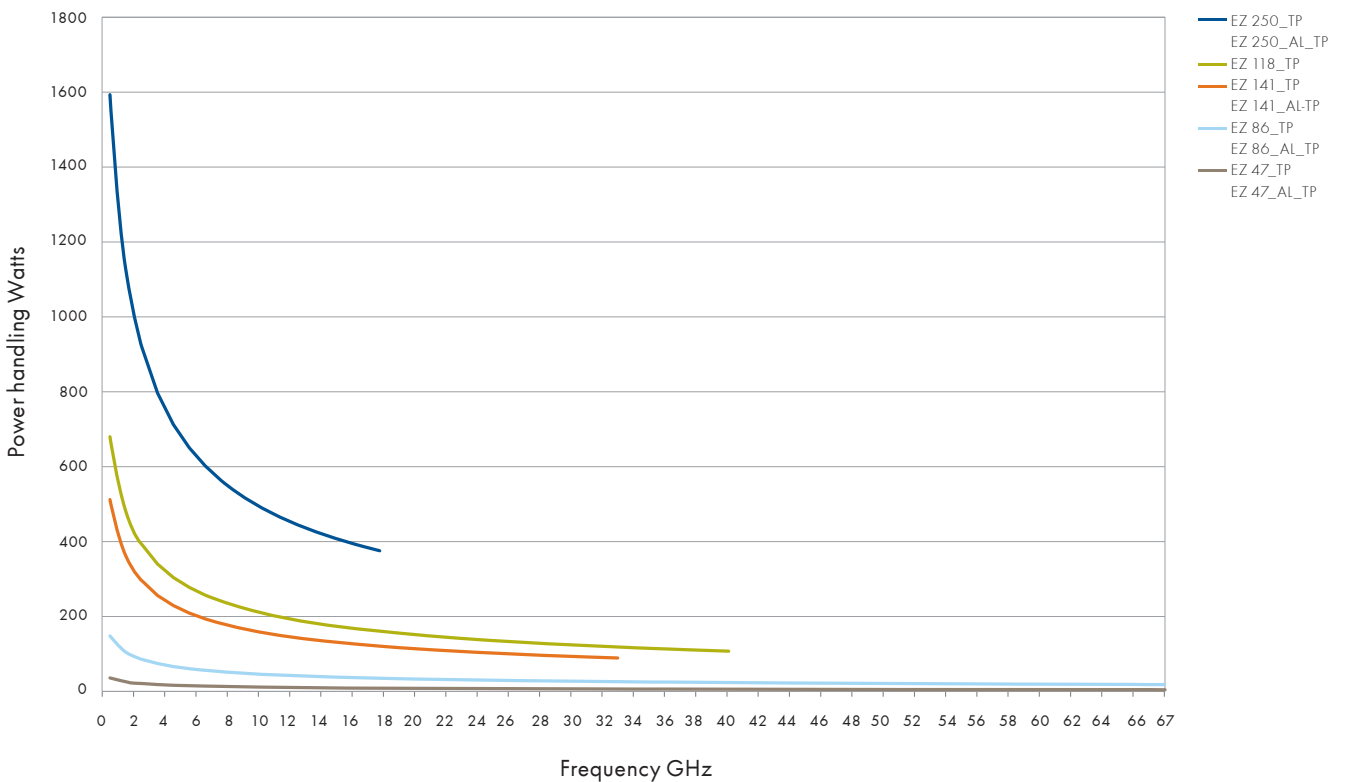

Formstable assemblies

Power handling (maximum values at 25 °C ambient temperature and sea level)