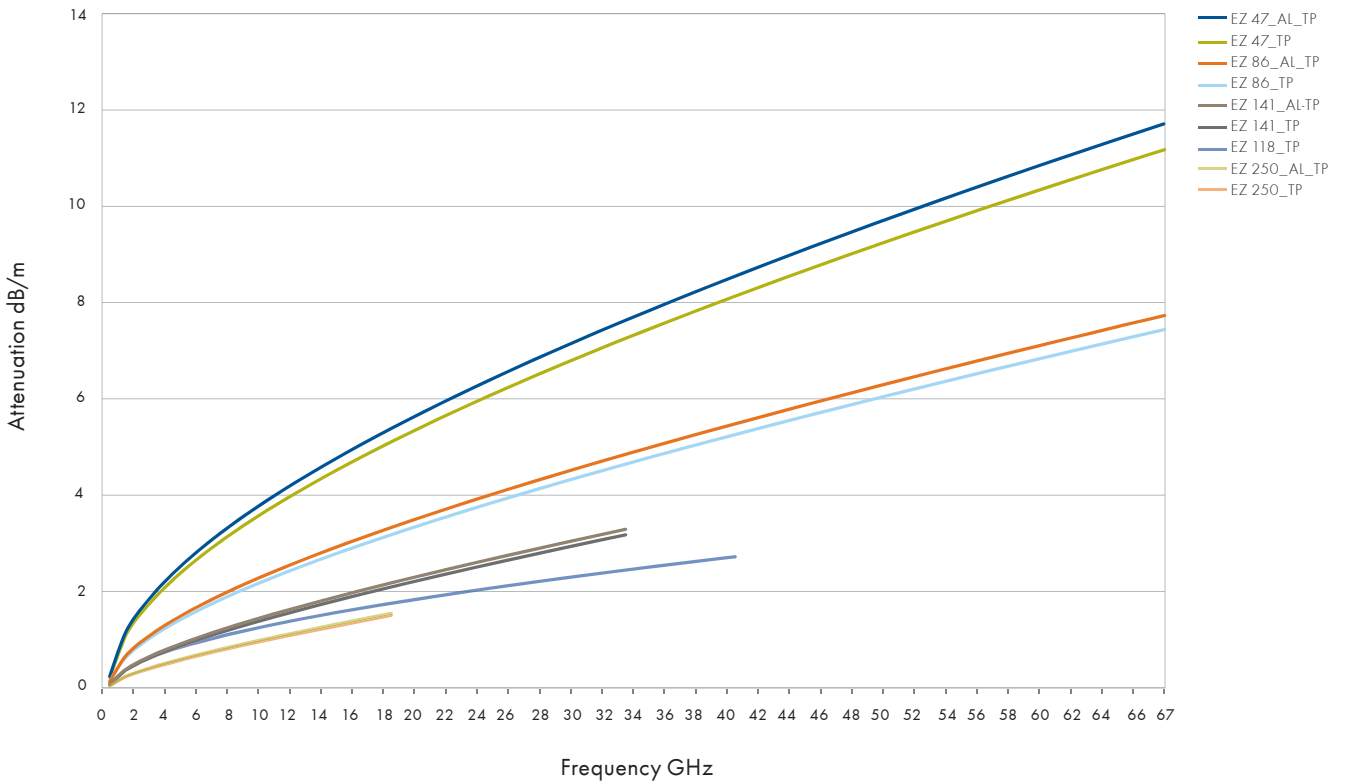

Semi-rigid

Attenuation (nominal values at +25 °C ambient temperature)